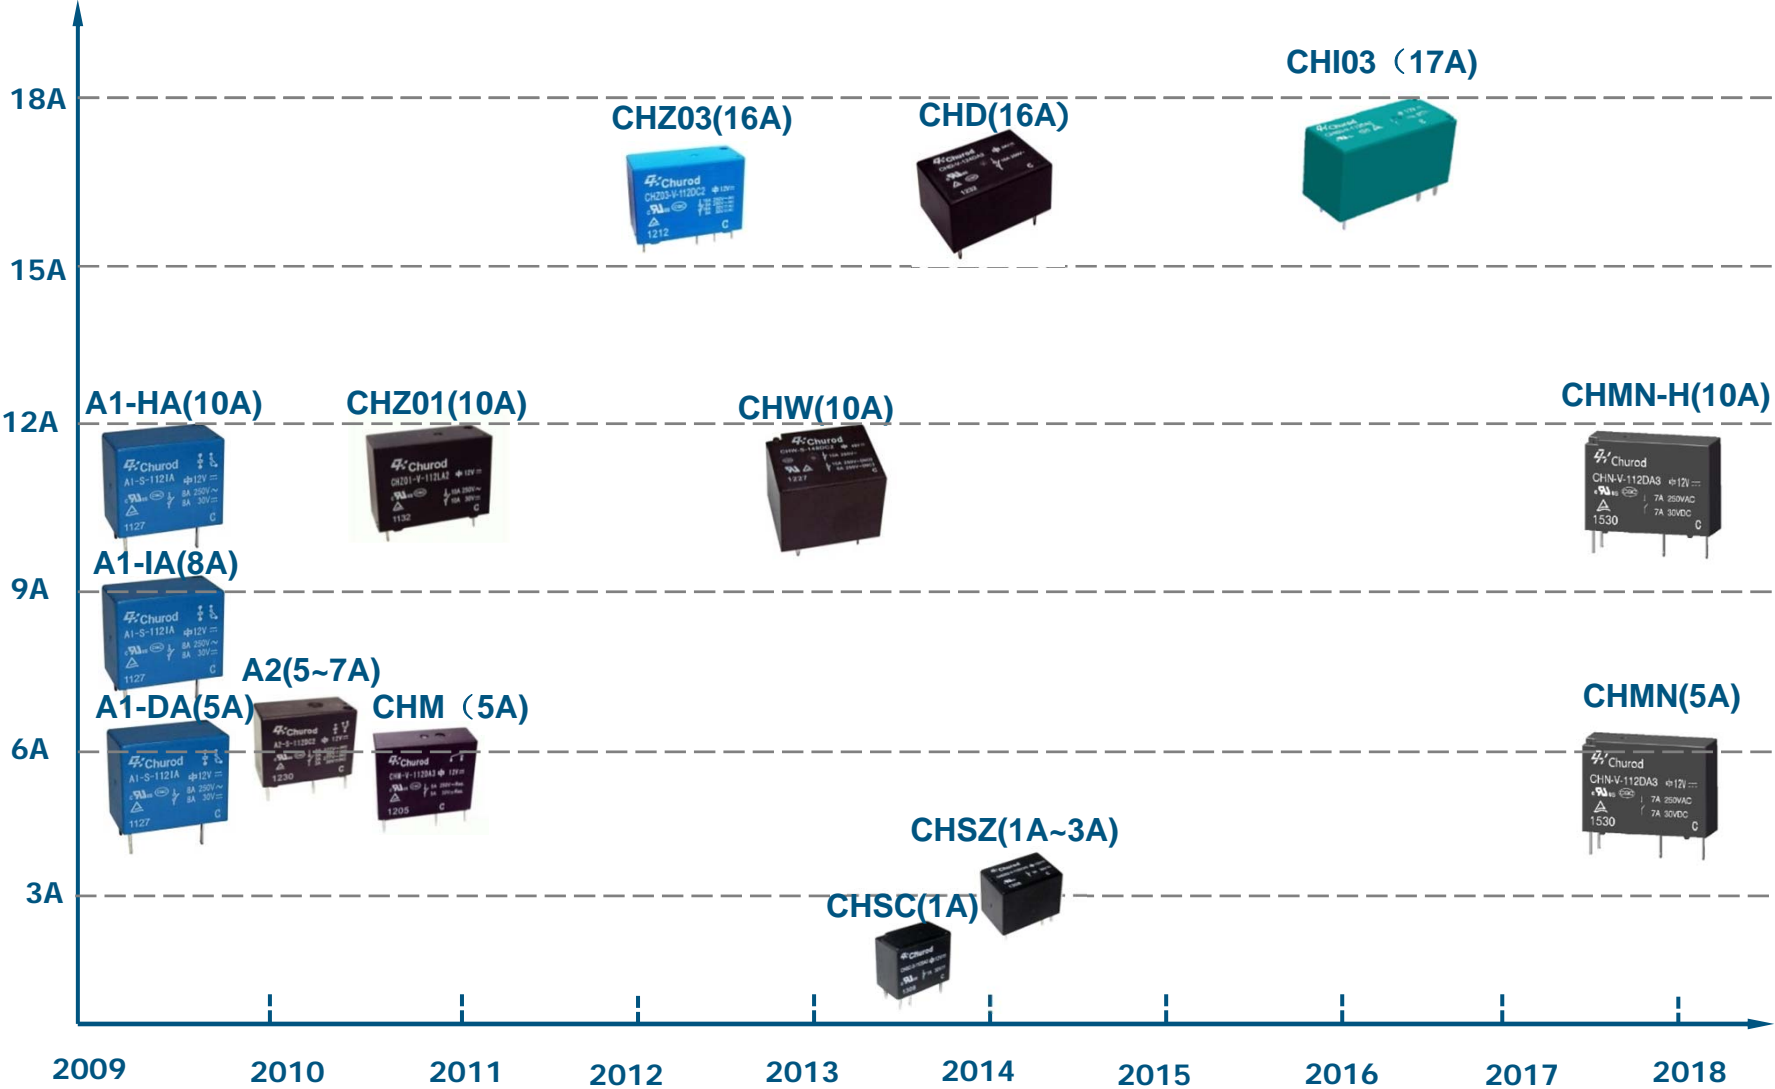

Recommend relays:

- A1, A2, CHMN, CHZ05, CHW, CHZ01, CHD, CHZ03, CHI03

Recommend relays for Smart Plug & Panel

Product application – Curtain Control

Recommend relays:

- CHSC, CHSZ, CHSM, A1, A2, CHM, CHMN
- CHW, CHZ01, CHD, CHZ03, CHI03

Recommend relays for Curtain Control

Product application–Security Monitoring

Recommend relays:

- CHSC, CHSZ, CHSM, A1, A2, CHM, CHMN
- CHZ05, CHW, CHZ01, CHZ02, CHZ03, CHI03

Recommend relays for Security Monitoring