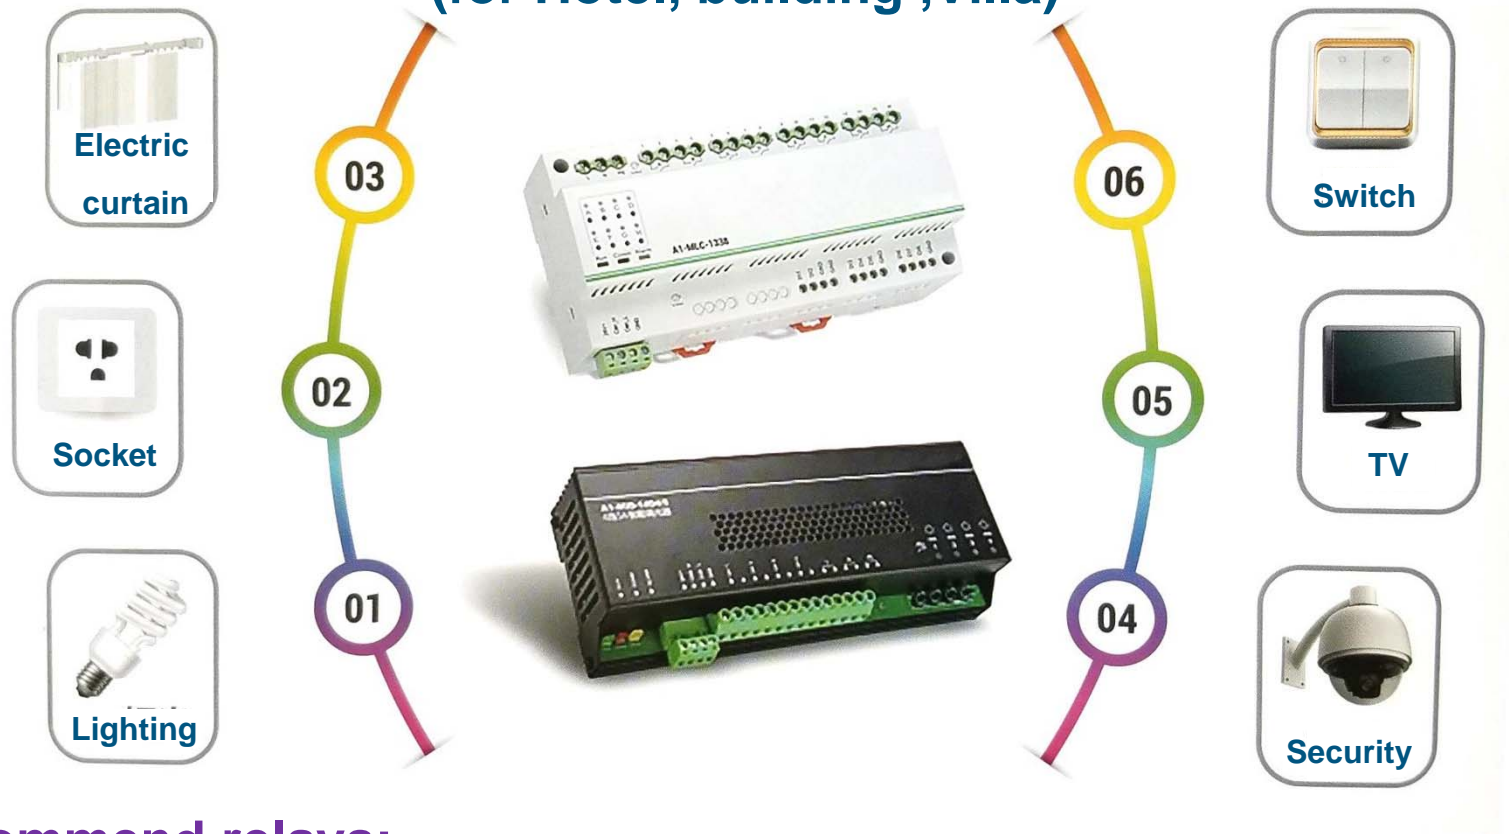

Recommend relays:

- A1, A2, CHMN, CHZ05, CHW, CHZ01, CHD, CHZ03, CHI03

Recommend relays for Smart Plug & Panel

Product application – Curtain Control

Recommend relays:

- CHSC, CHSZ, CHSM, A1, A2, CHM, CHMN
- CHW, CHZ01, CHD, CHZ03, CHI03

Recommend relays for Curtain Control

Product application–Security Monitoring

Recommend relays:

- CHSC, CHSZ, CHSM, A1, A2, CHM, CHMN
- CHZ05, CHW, CHZ01, CHZ02, CHZ03, CHI03

Recommend relays for Security Monitoring

Product application–Temperature Control

Recommend relays:

- CHSC, CHSZ
- A1, A2
- CHW, CHZ01
- CHZ02, CHZ03
- CHI03

Recommend relays for Temperature Control

Product application – Central Control System

(for Hotel, building ,Villa)