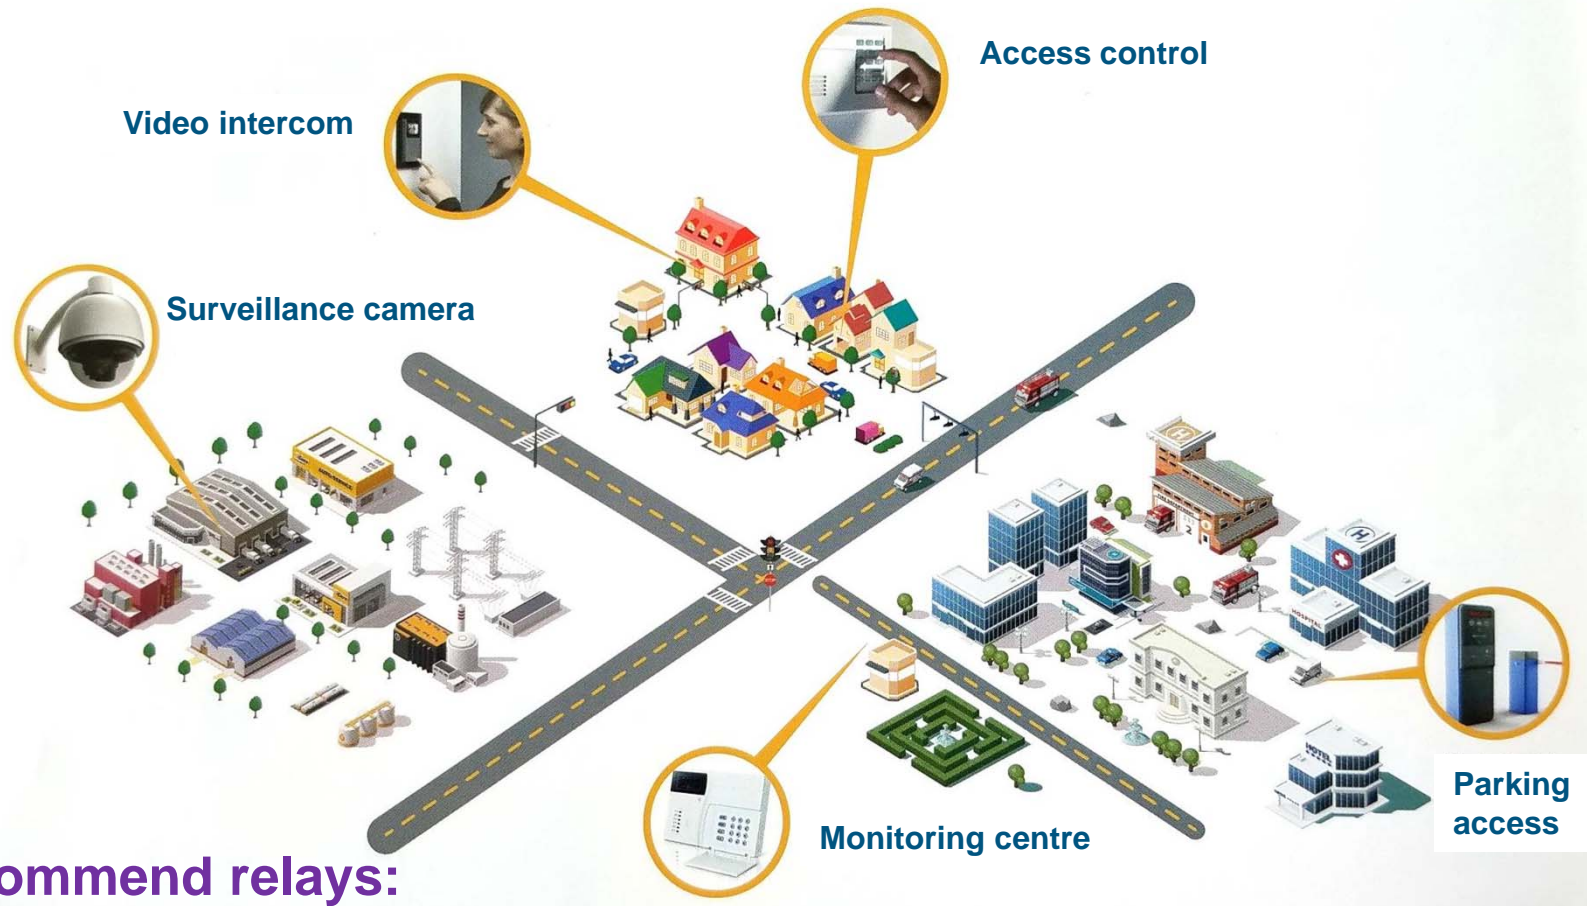

Recommend relays:

- A1, A2, CHMN, CHZ05, CHW, CHZ01, CHD, CHZ03, CHI03

Recommend relays for Smart Plug & Panel

Product application – Curtain Control

Recommend relays:

- CHSC, CHSZ, CHSM, A1, A2, CHM, CHMN
- CHW, CHZ01, CHD, CHZ03, CHI03

Recommend relays for Curtain Control

Product application–Security Monitoring

Recommend relays:

- CHSC, CHSZ, CHSM, A1, A2, CHM, CHMN
- CHZ05, CHW, CHZ01, CHZ02, CHZ03, CHI03

Recommend relays for Security Monitoring