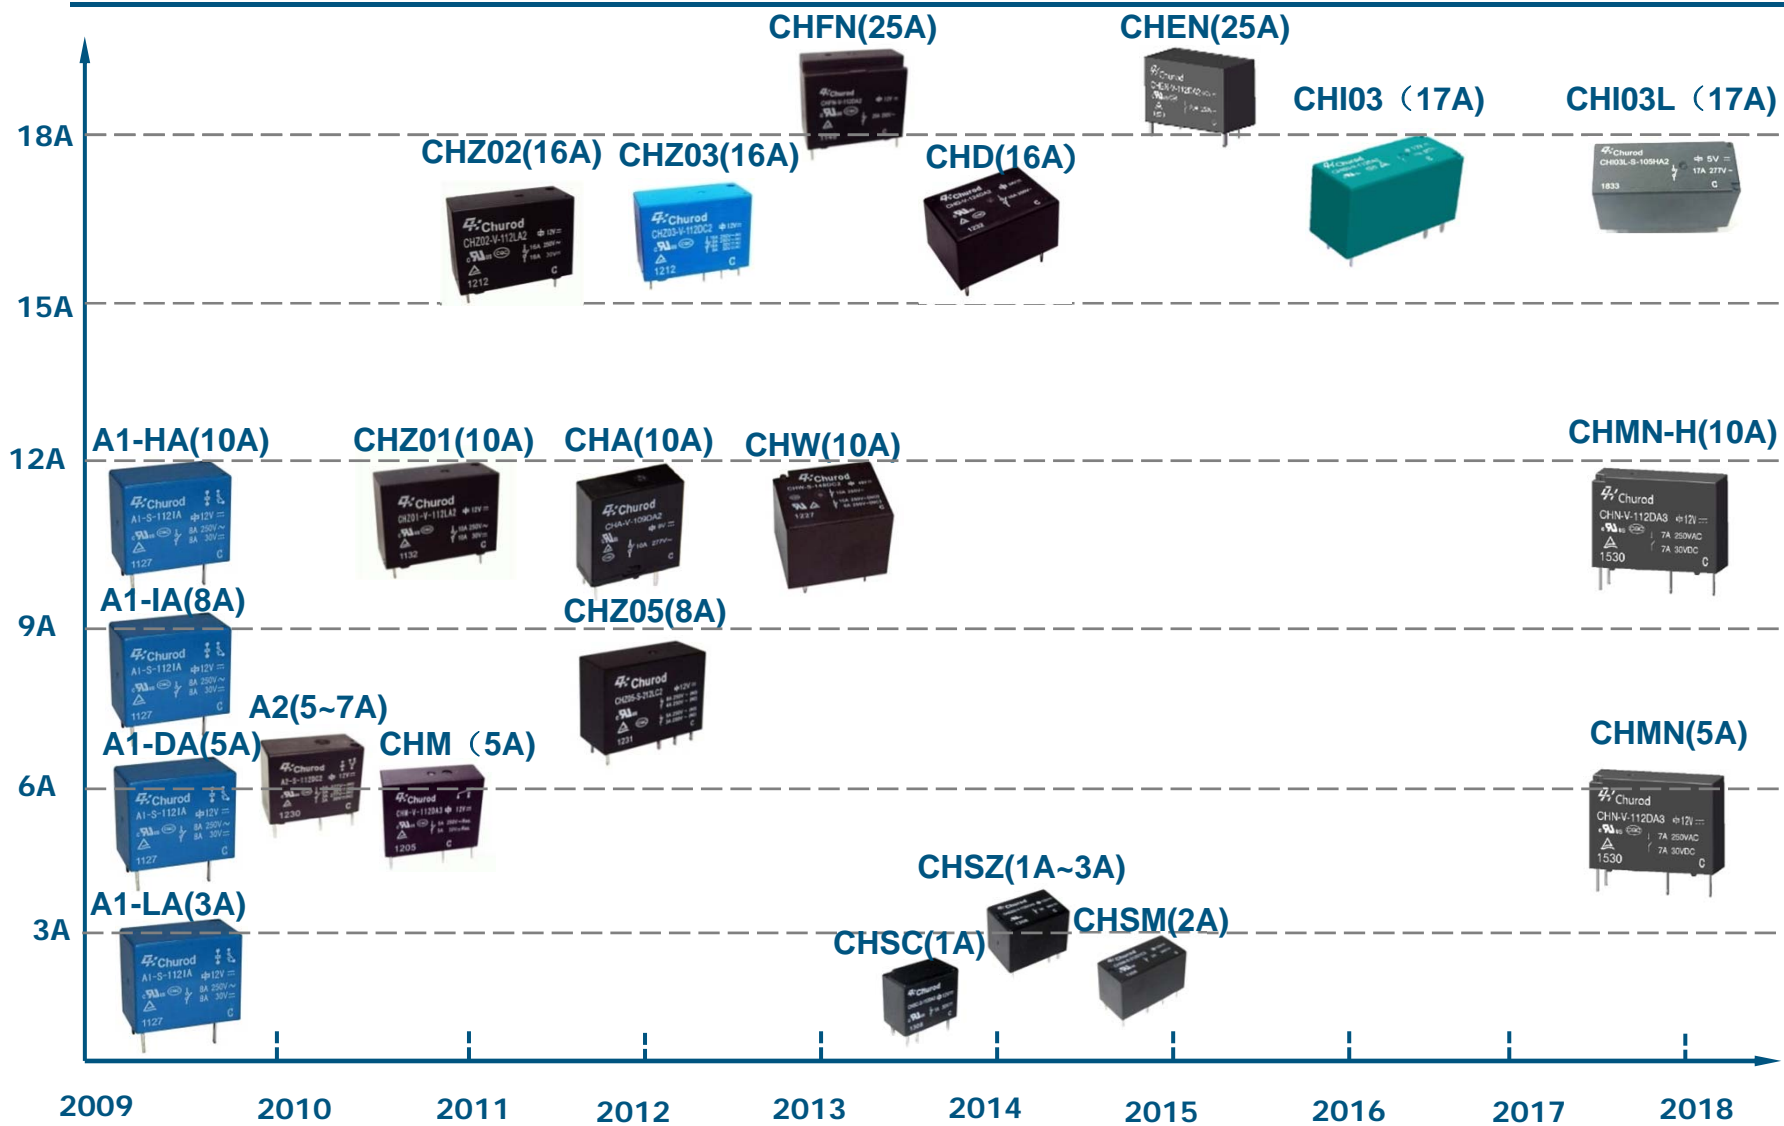

Recommend relays for Curtain Control

Product application–Security Monitoring

Recommend relays:

- CHSC, CHSZ, CHSM, A1, A2, CHM, CHMN
- CHZ05, CHW, CHZ01, CHZ02, CHZ03, CHI03

Recommend relays for Security Monitoring

Product application–Temperature Control

Recommend relays:

- CHSC, CHSZ
- A1, A2
- CHW, CHZ01
- CHZ02, CHZ03
- CHI03

Recommend relays for Temperature Control

Product application – Central Control System

(for Hotel, building ,Villa)

Recommend relays:

- CHSC,CHSZ,CHSM,A1,A2,CHM,CHMN, CHZ05, CHW,CHA
- CHZ01,CHD,CHZ02,CHZ03,CHI03, CHI03L,CHFN,CHEN

Recommend relays for Central Control System

Thanks!