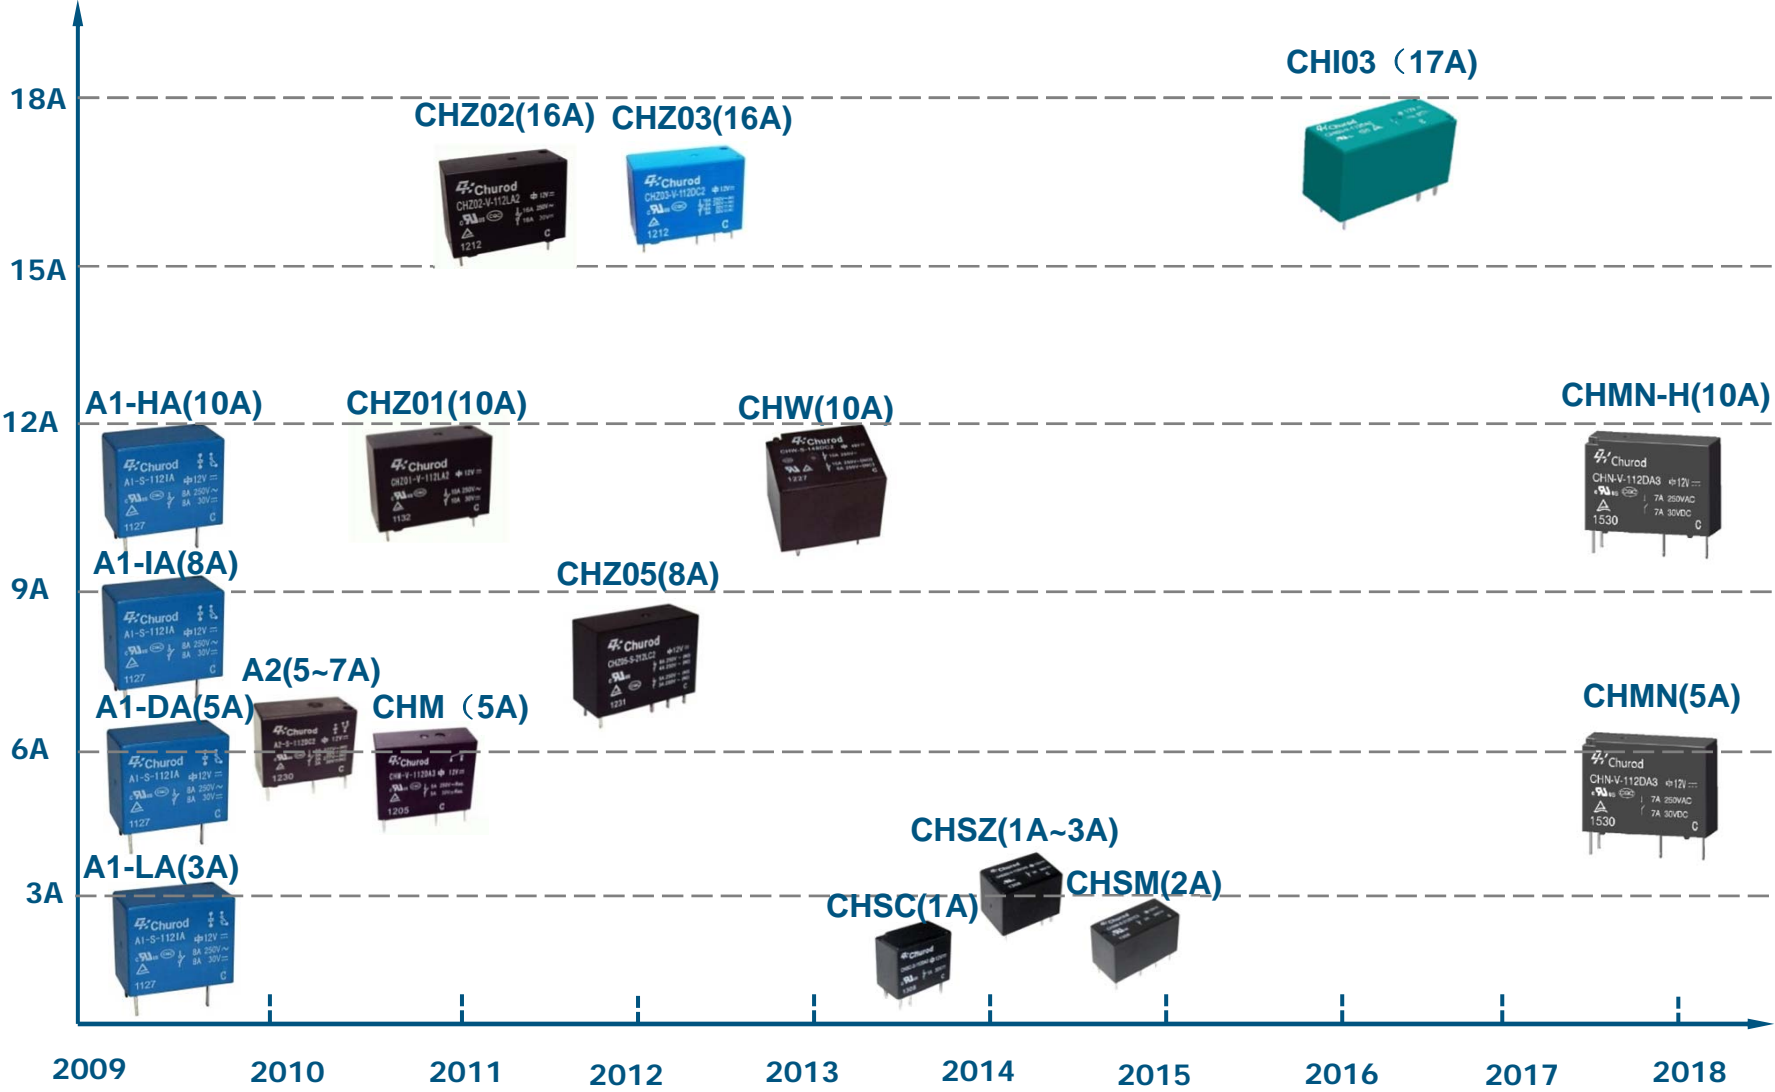

Recommend relays:

- A1, A2, CHMN, CHZ05, CHW, CHZ01, CHD, CHZ03, CHI03

Recommend relays for Smart Plug & Panel

Product application – Curtain Control

Recommend relays:

- CHSC, CHSZ, CHSM, A1, A2, CHM, CHMN
- CHW, CHZ01, CHD, CHZ03, CHI03

Recommend relays for Curtain Control

Product application–Security Monitoring

Recommend relays:

- CHSC, CHSZ, CHSM, A1, A2, CHM, CHMN
- CHZ05, CHW, CHZ01, CHZ02, CHZ03, CHI03

Recommend relays for Security Monitoring