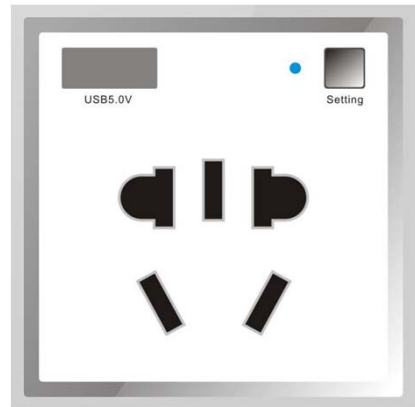

Smart panel

Temperature control

Product application – Lighting Control

Recommend relays:

- A2, CHW, CHMN, A1, CHA, CHZ03, CHI03, CHI03L

Recommend relays for Lighting Control

Product application—Smart Plug & Panel

Recommend relays:

- A1, A2, CHMN, CHZ05, CHW, CHZ01, CHD, CHZ03, CHI03

Recommend relays for Smart Plug & Panel

Product application – Curtain Control

Recommend relays:

- CHSC, CHSZ, CHSM, A1, A2, CHM, CHMN
- CHW, CHZ01, CHD, CHZ03, CHI03