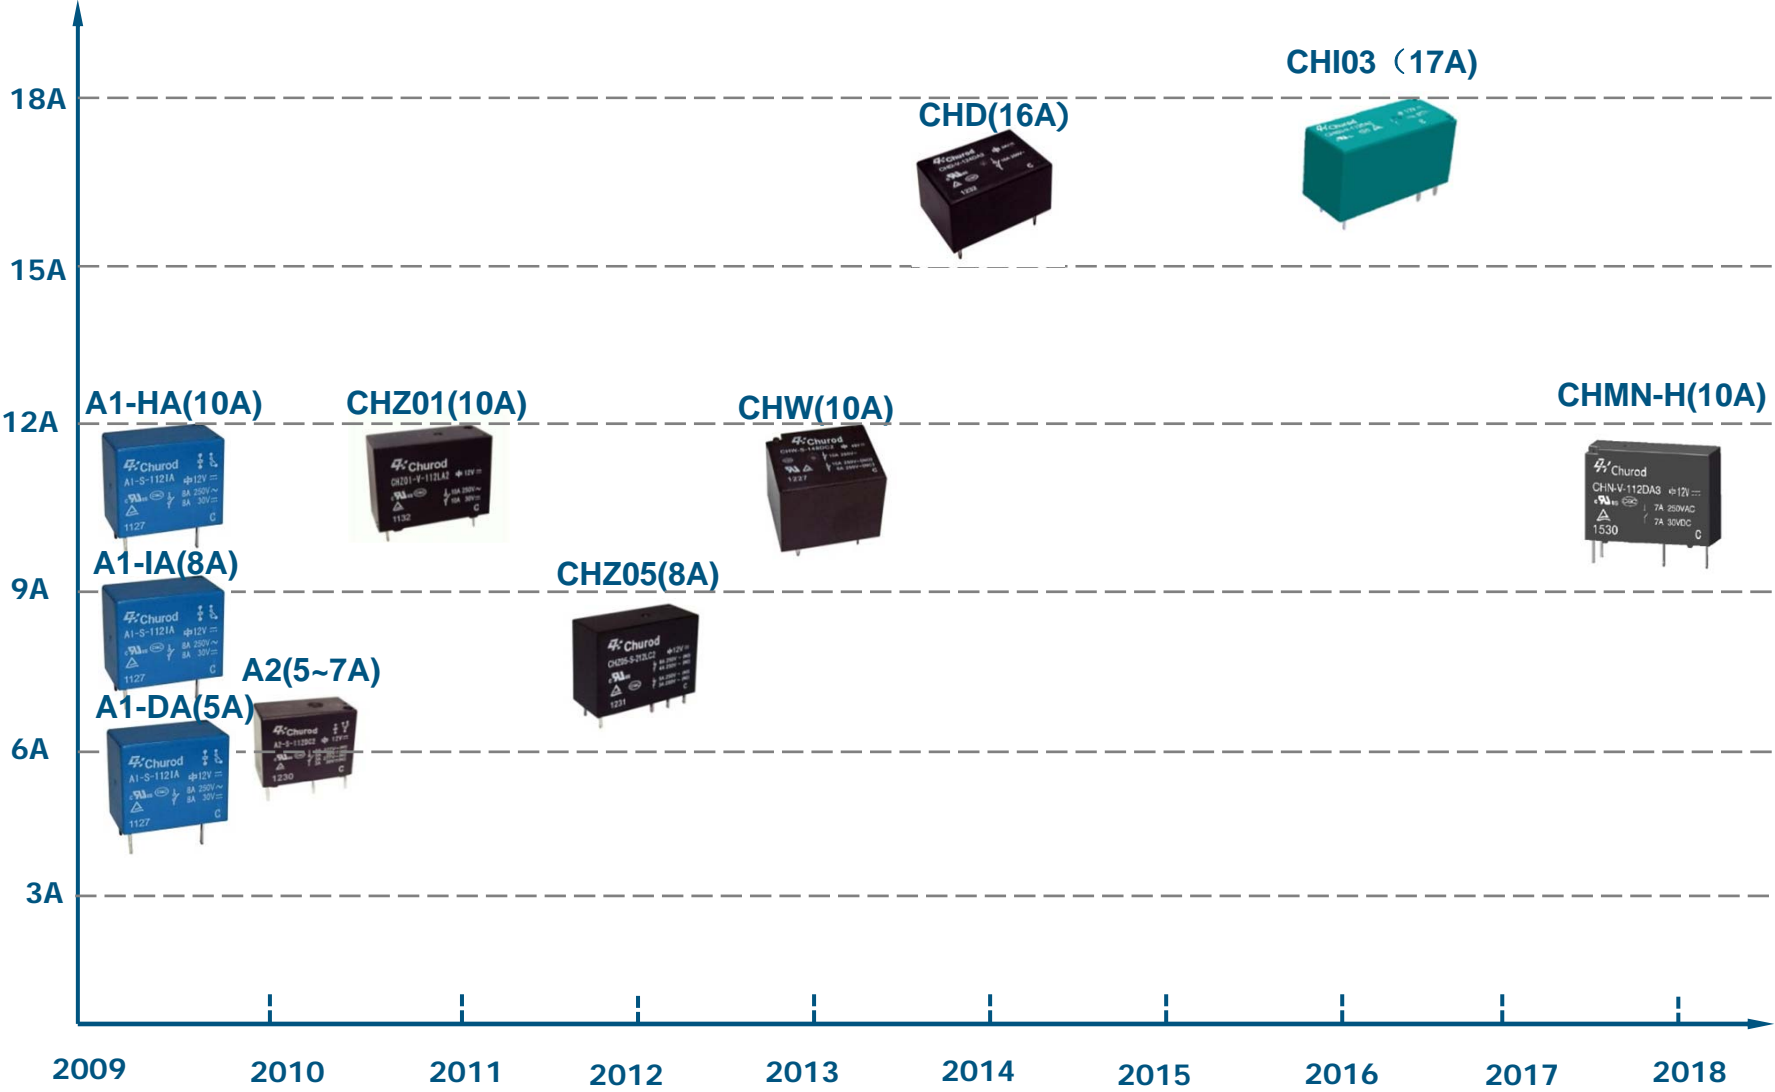

Smart panel

Temperature control

Product application – Lighting Control

Recommend relays:

- A2, CHW, CHMN, A1, CHA, CHZ03, CHI03, CHI03L

Recommend relays for Lighting Control

Product application—Smart Plug & Panel

Recommend relays:

- A1, A2, CHMN, CHZ05, CHW, CHZ01, CHD, CHZ03, CHI03

Recommend relays for Smart Plug & Panel

Product application – Curtain Control

Recommend relays:

- CHSC, CHSZ, CHSM, A1, A2, CHM, CHMN
- CHW, CHZ01, CHD, CHZ03, CHI03