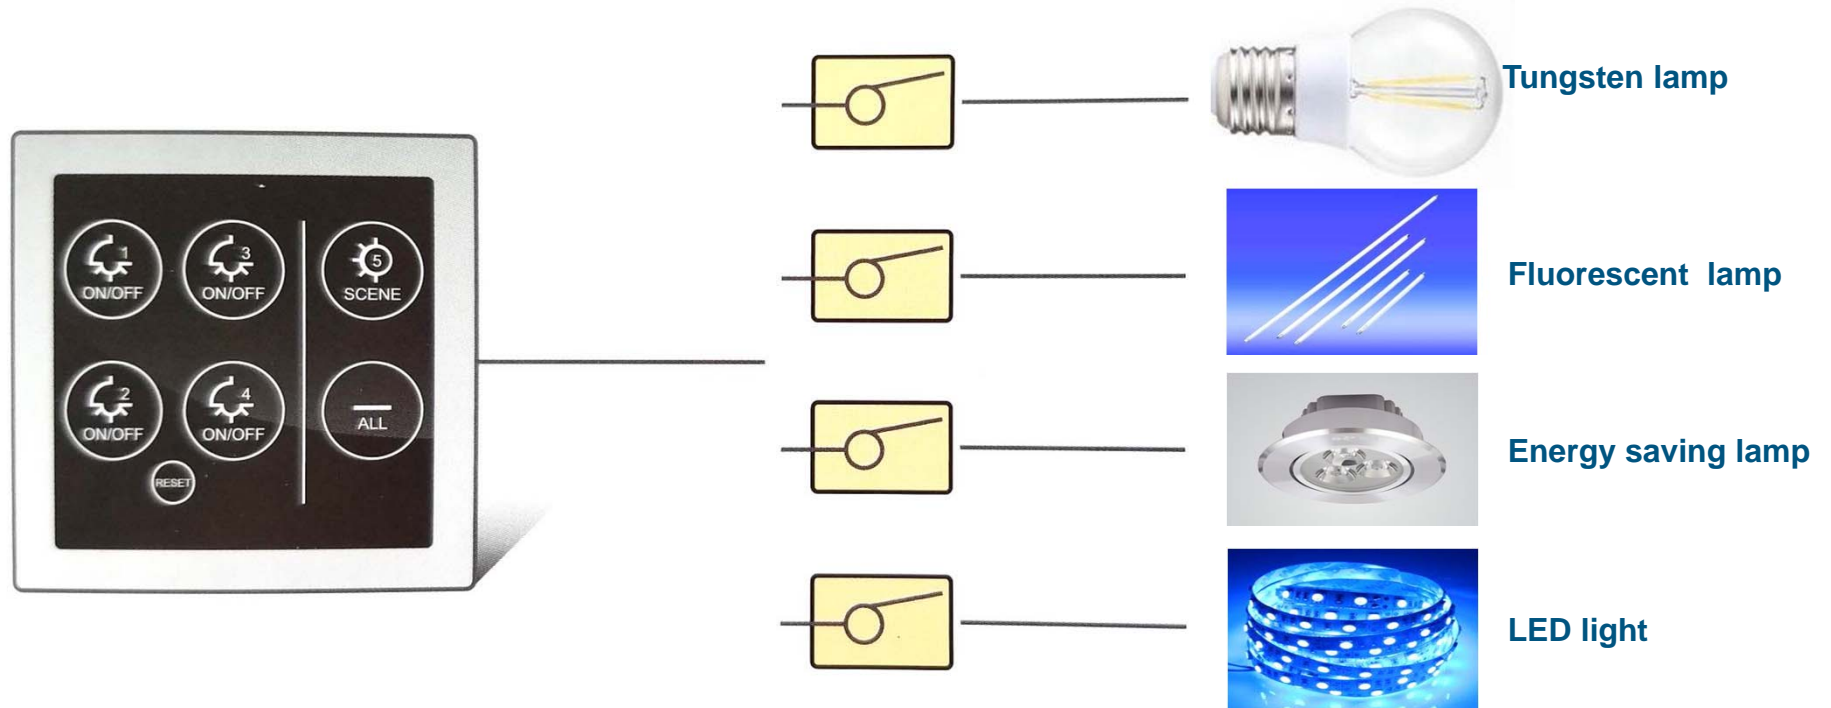

Smart Home Application Relays

(WWW.CHUROD.COM)

 Churod Electronics

Product application

Lighting control

Curtain control

Smart plug

Security monitoring

Smart panel

Temperature control

Product application – Lighting Control

Recommend relays:

- A2, CHW, CHMN, A1, CHA, CHZ03, CHI03, CHI03L

Recommend relays for Lighting Control

Product application—Smart Plug & Panel