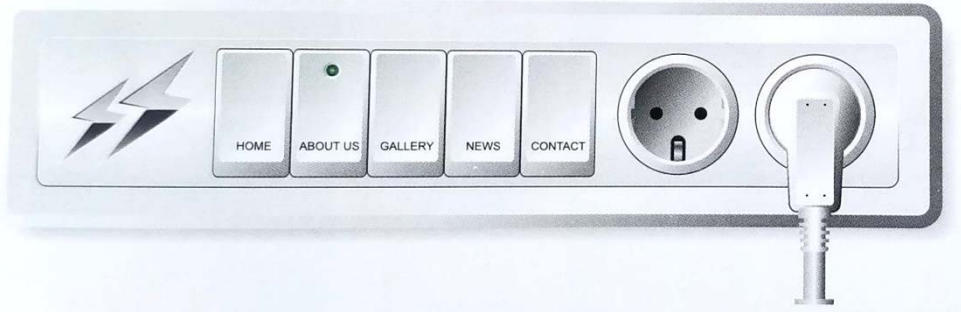

Smart panel

Temperature control

Product application – Lighting Control

Recommend relays:

- A2, CHW, CHMN, A1, CHA, CHZ03, CHI03, CHI03L

Recommend relays for Lighting Control

Product application—Smart Plug & Panel

Recommend relays:

- A1, A2, CHMN, CHZ05, CHW, CHZ01, CHD, CHZ03, CHI03

Recommend relays for Smart Plug & Panel

Product application – Curtain Control

Recommend relays:

- CHSC, CHSZ, CHSM, A1, A2, CHM, CHMN
- CHW, CHZ01, CHD, CHZ03, CHI03