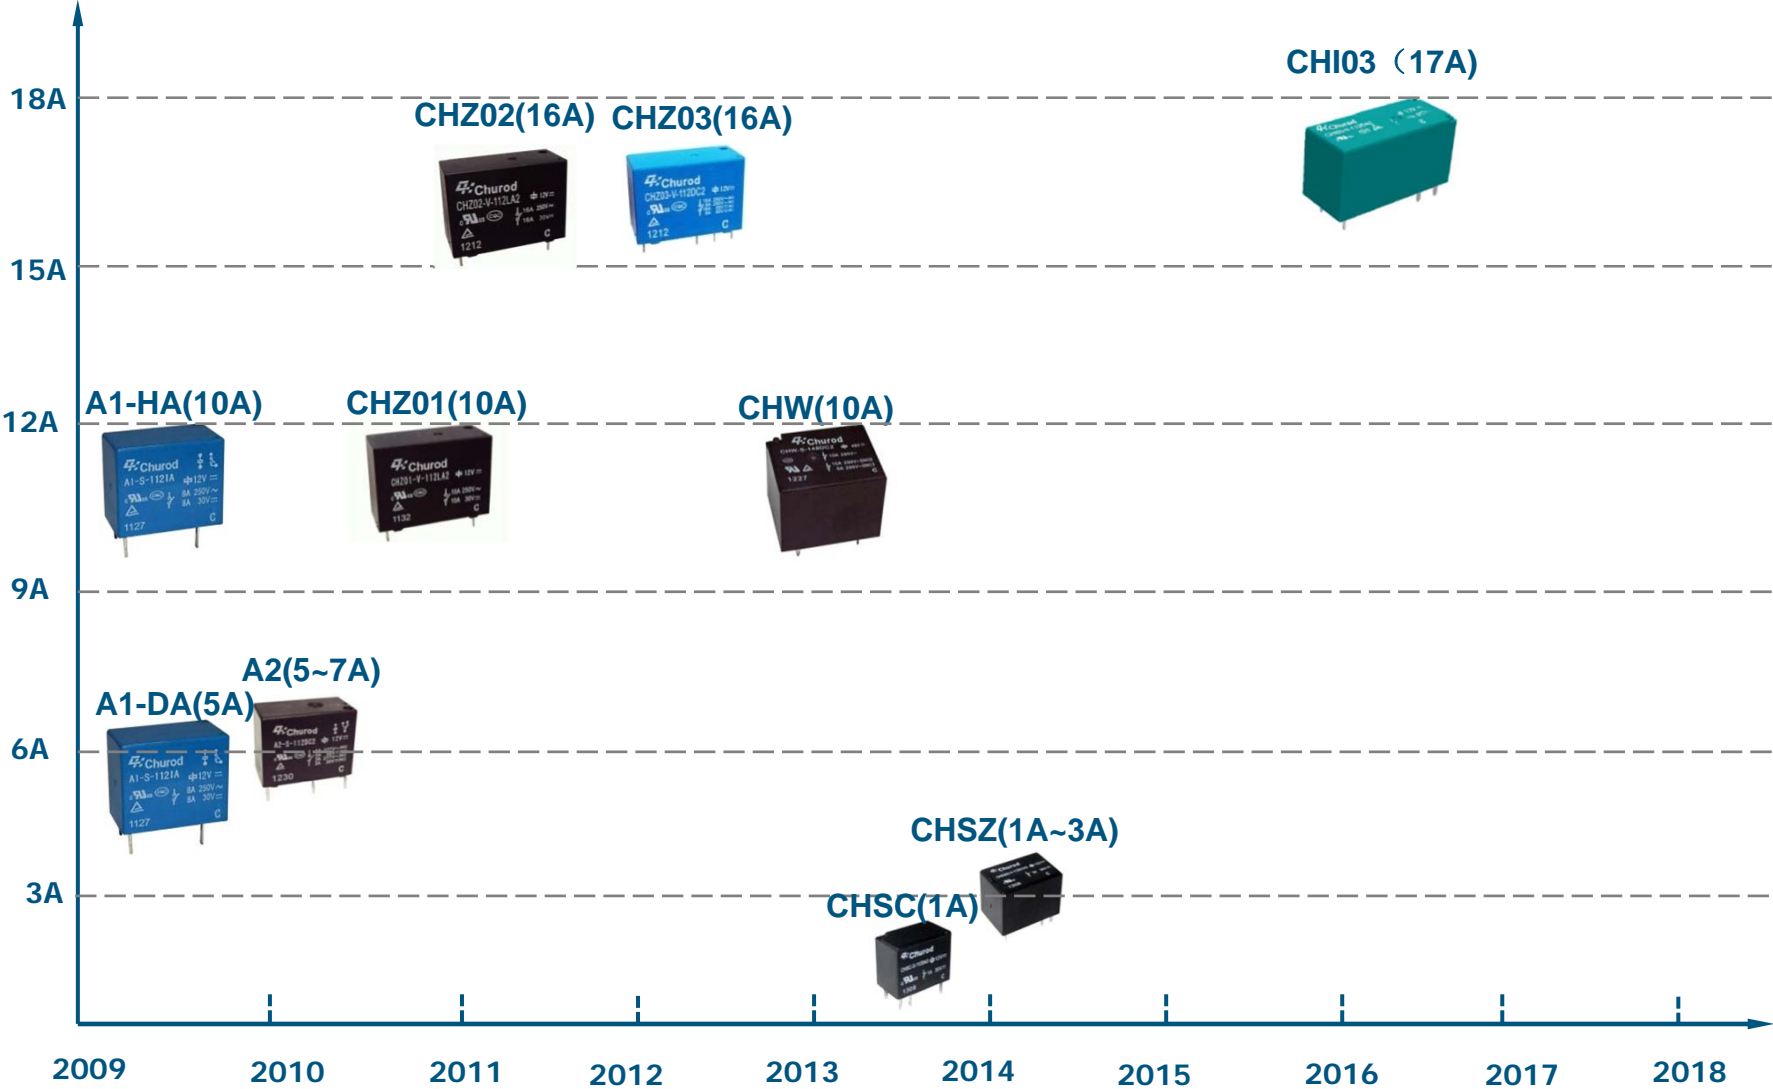

Recommend relays for Temperature Control