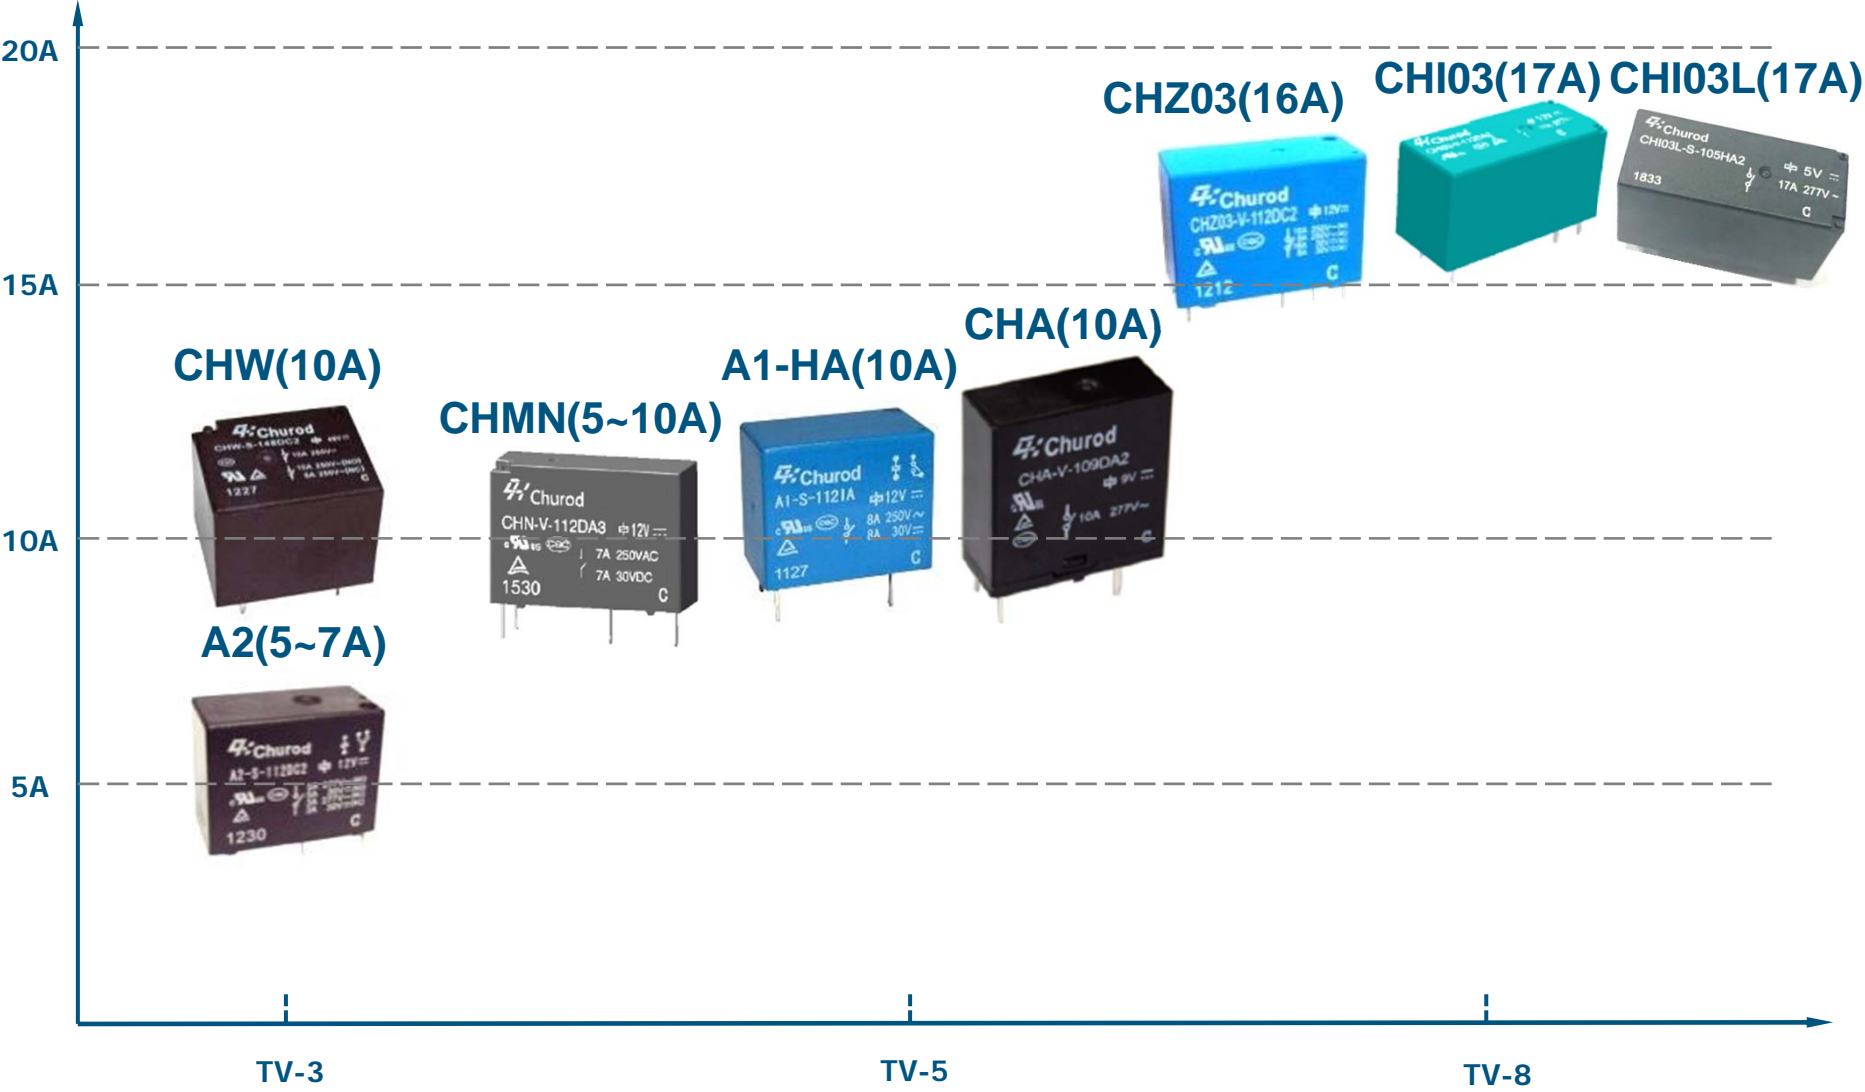

Smart panel

Temperature control

Product application – Lighting Control

Recommend relays:

- A2, CHW, CHMN, A1, CHA, CHZ03, CHI03, CHI03L

Recommend relays for Lighting Control

Product application—Smart Plug & Panel

Recommend relays:

- A1, A2, CHMN, CHZ05, CHW, CHZ01, CHD, CHZ03, CHI03

Recommend relays for Smart Plug & Panel

Product application – Curtain Control

Recommend relays:

- CHSC, CHSZ, CHSM, A1, A2, CHM, CHMN
- CHW, CHZ01, CHD, CHZ03, CHI03